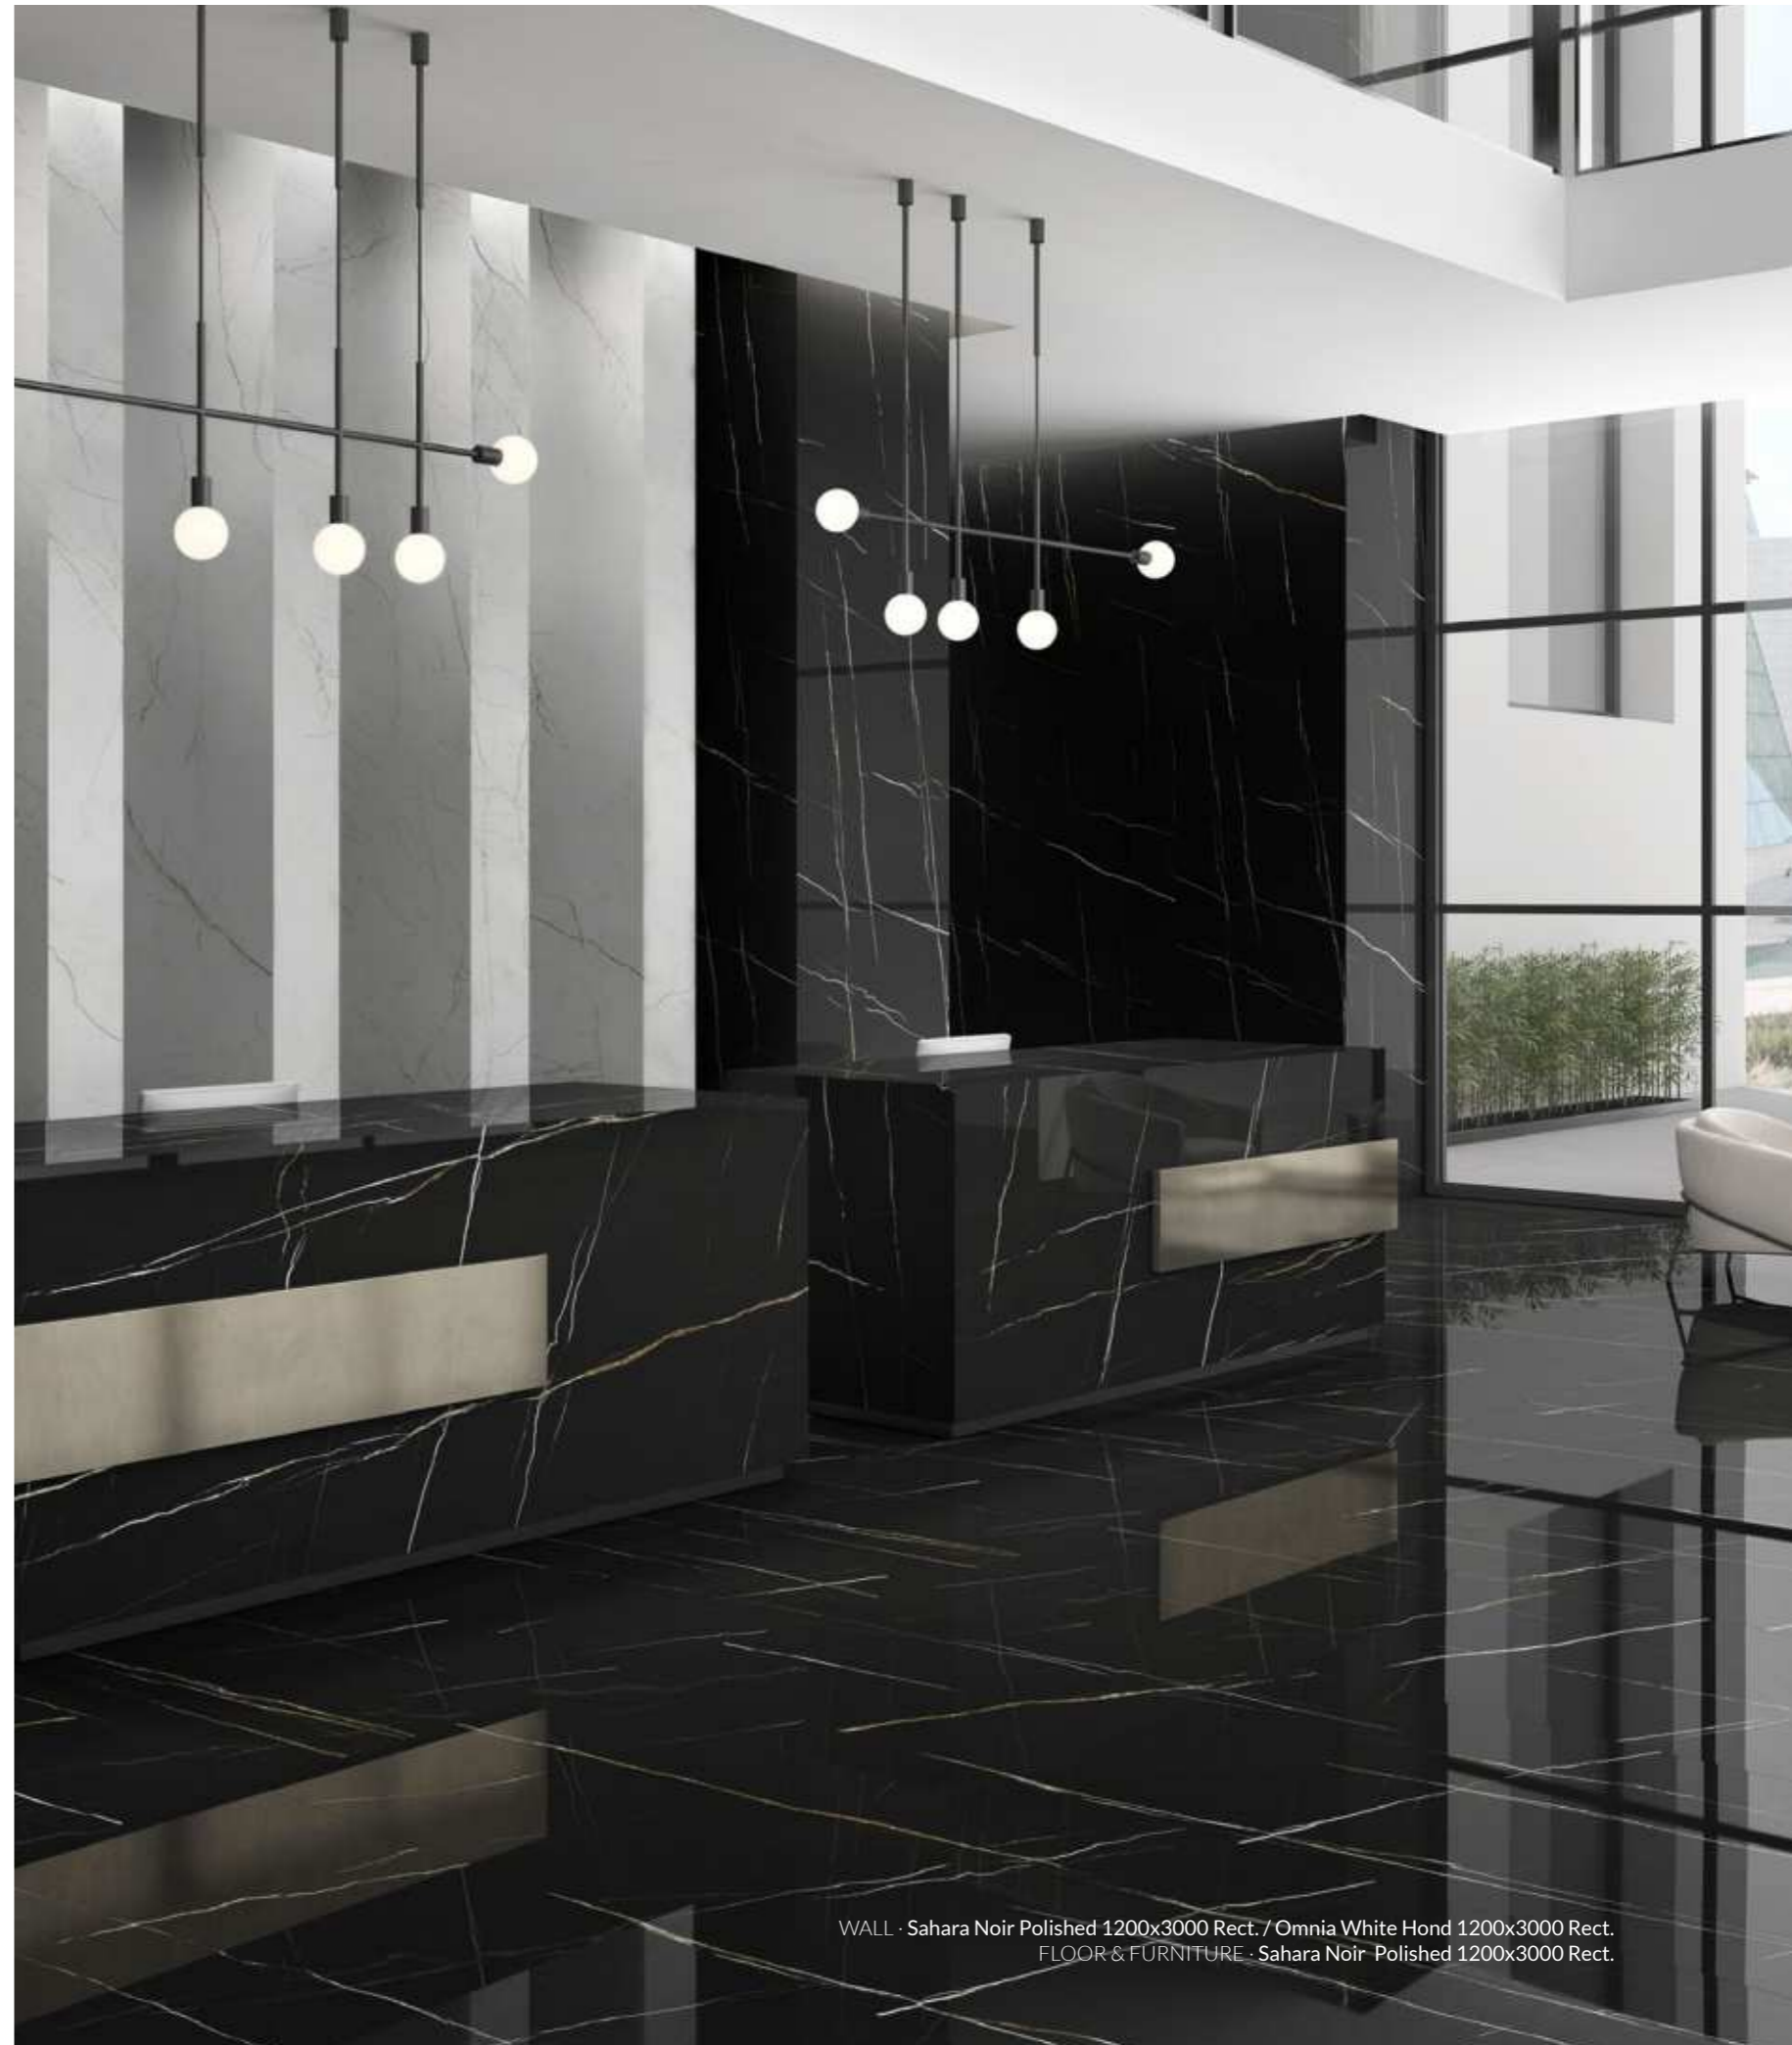

4 DESIGNS / 4 DISEÑOS

▼
12 mm
▲

HOND

1600x3200 mm/ 63"x126"

Sahara Noir Hond 1600x3200

1 SINGLE DESIGN / 1 ÚNICO DISEÑO

WALL · Sahara Noir Polished 1200x3000 Rect. / Omnia White Hond 1200x3000 Rect.
FLOOR & FURNITURE · Sahara Noir Polished 1200x3000 Rect.