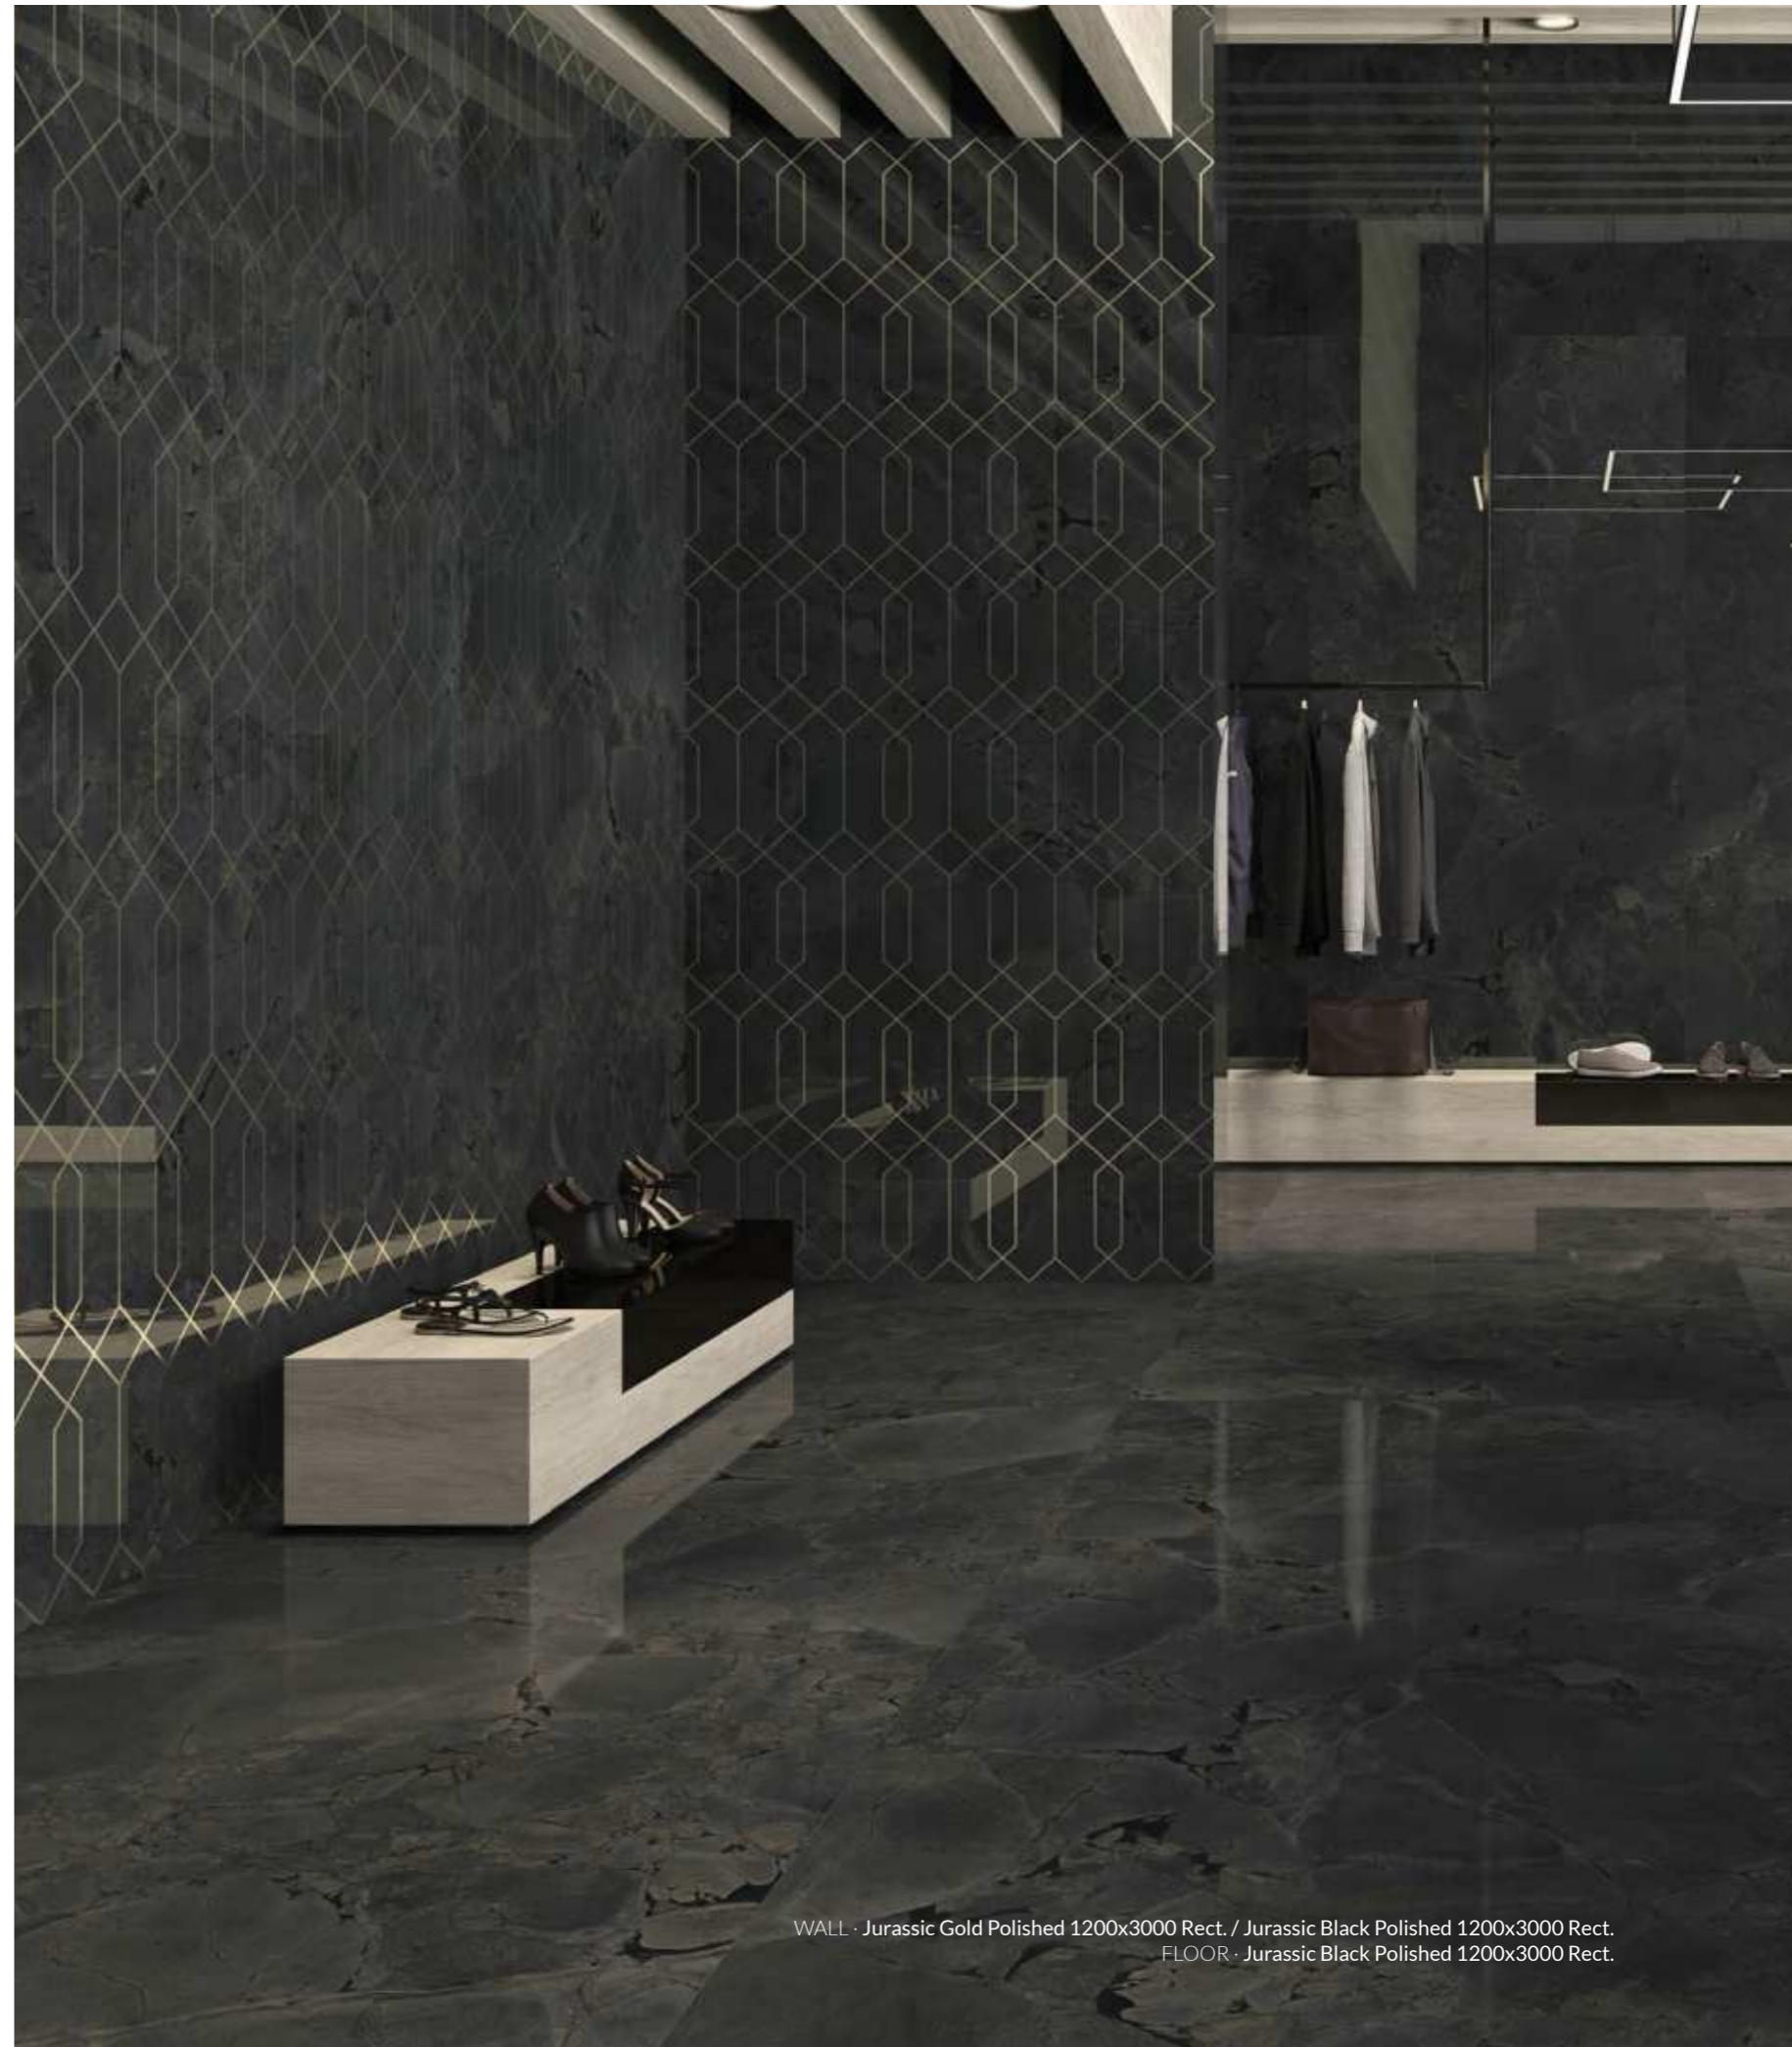

WALL · Jurassic Gold Polished 1200x3000 Rect. / Jurassic Black Polished 1200x3000 Rect.
FLOOR · Jurassic Black Polished 1200x3000 Rect.