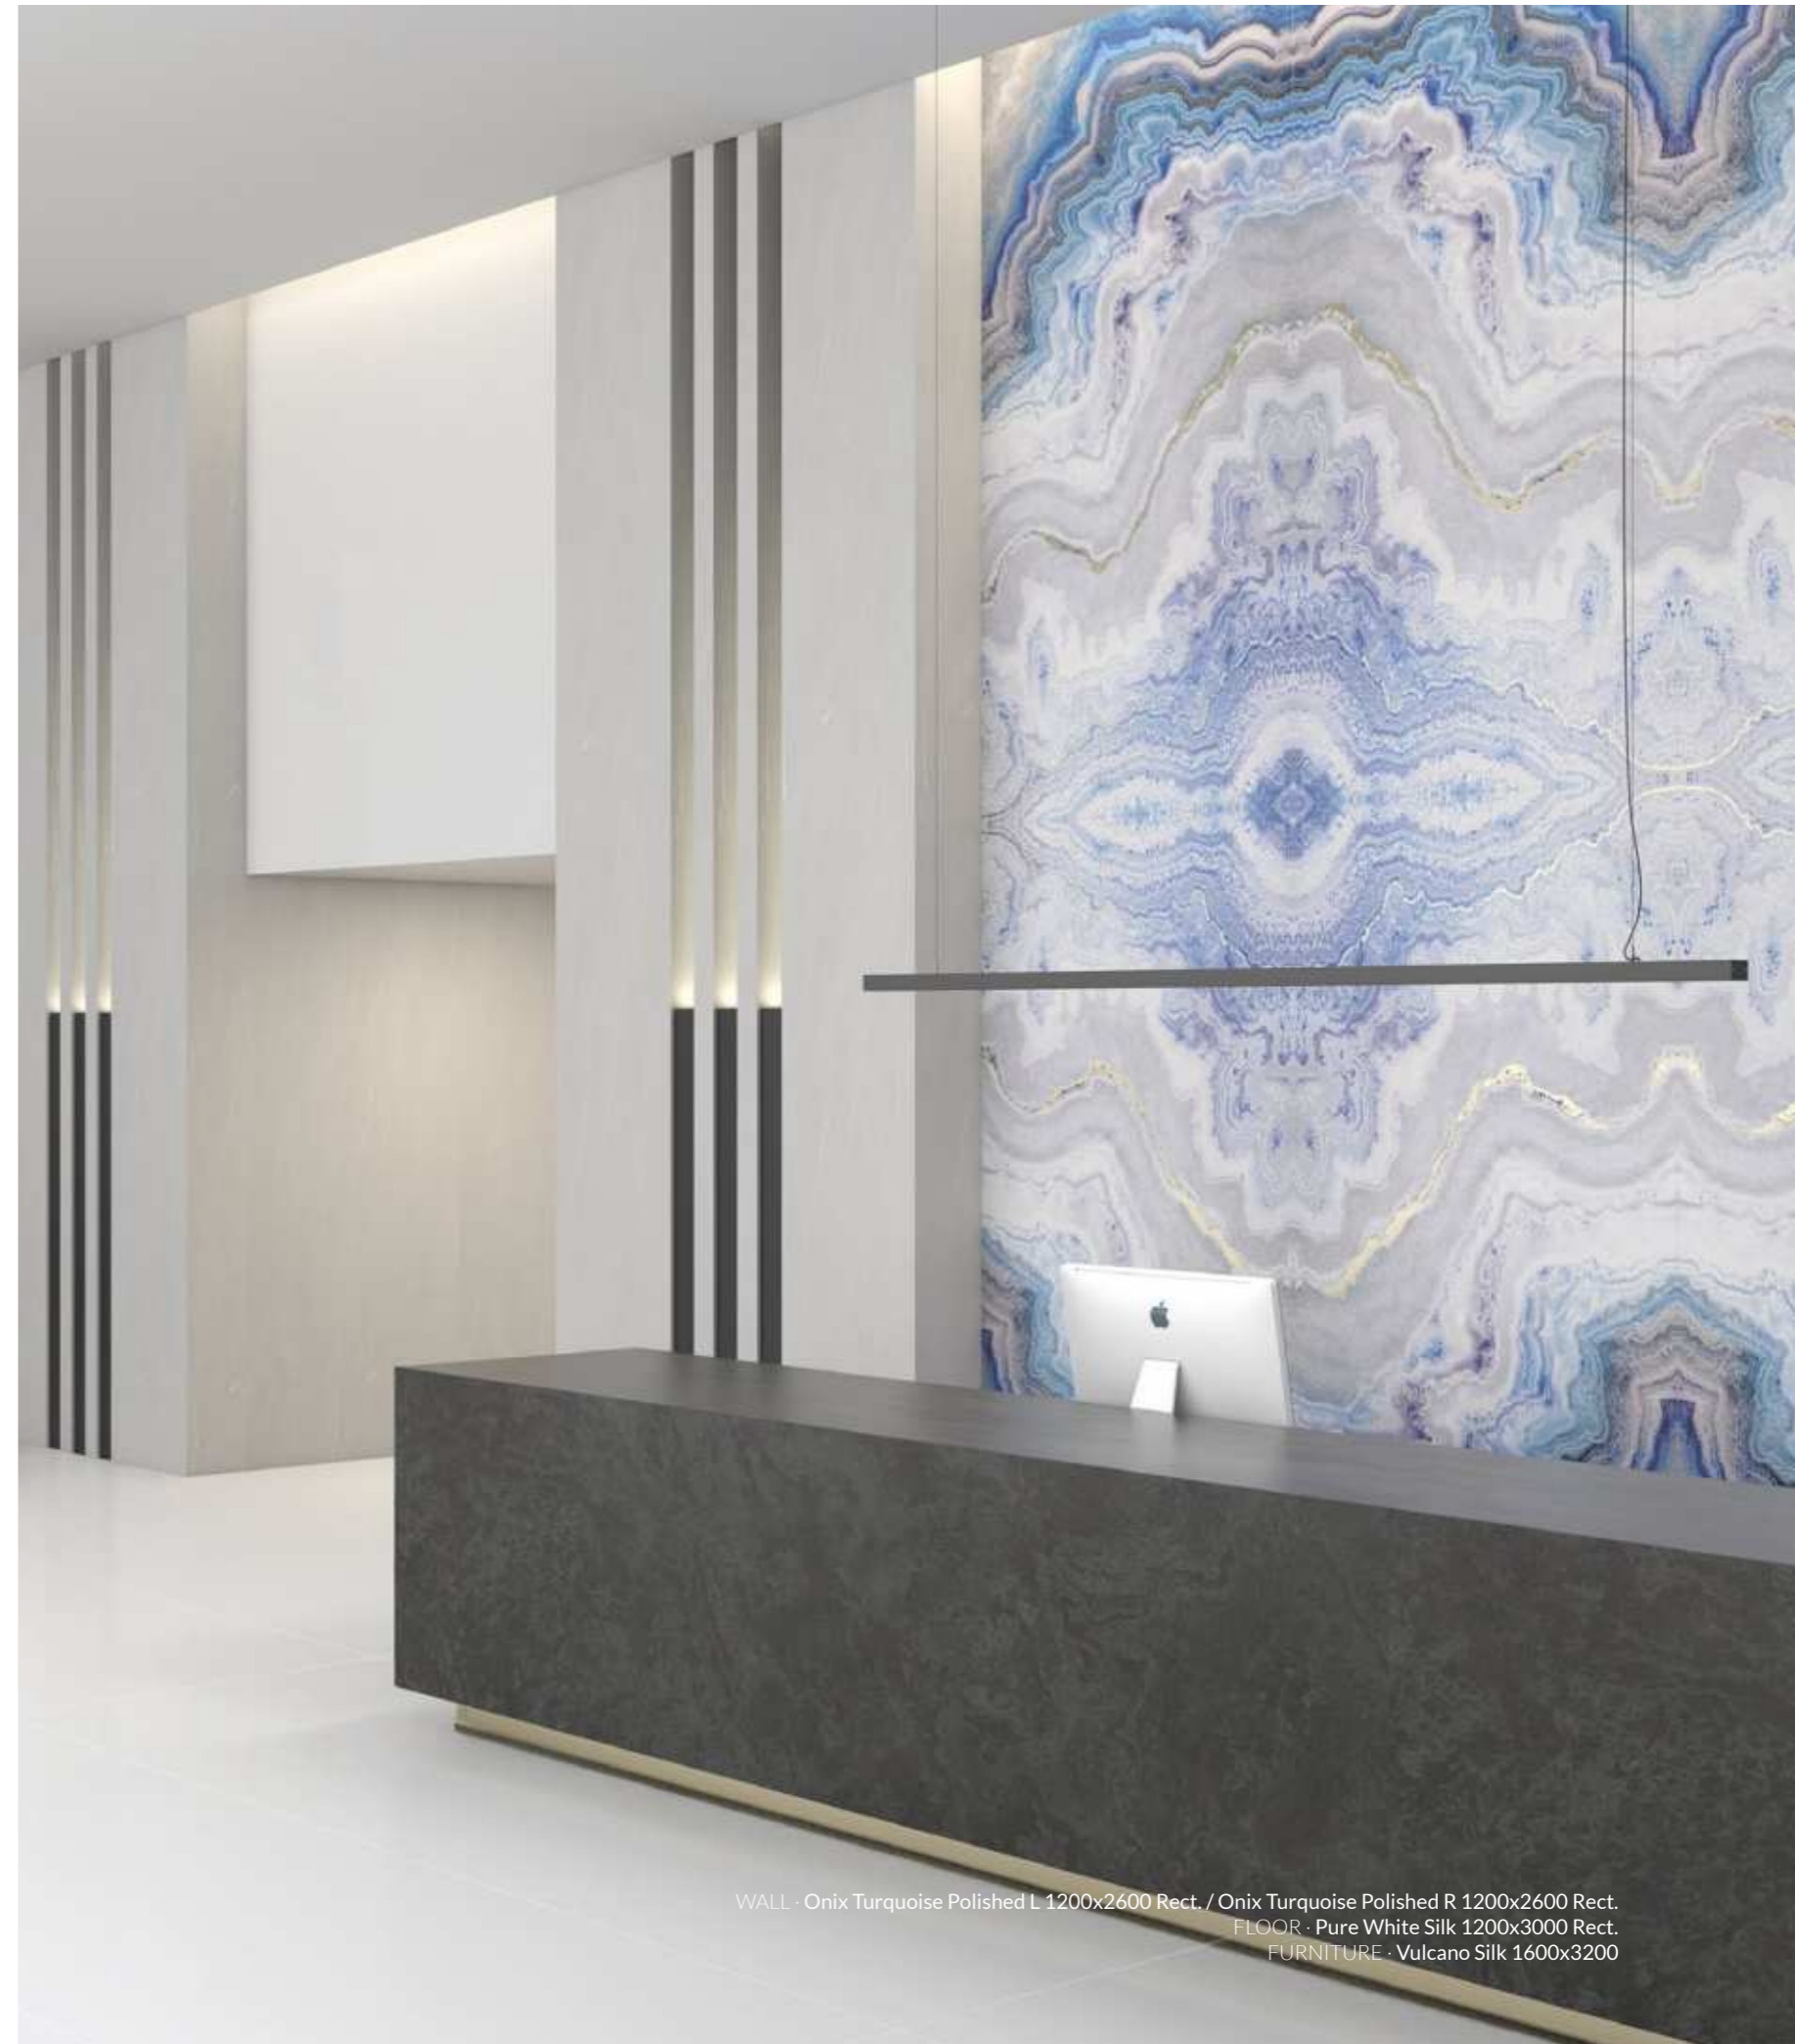

WALL - Onix Turquoise Polished L 1200x2600 Rect. / Onix Turquoise Polished R 1200x2600 Rect.
FLOOR - Pure White Silk 1200x3000 Rect.
FURNITURE - Vulcano Silk 1600x3200