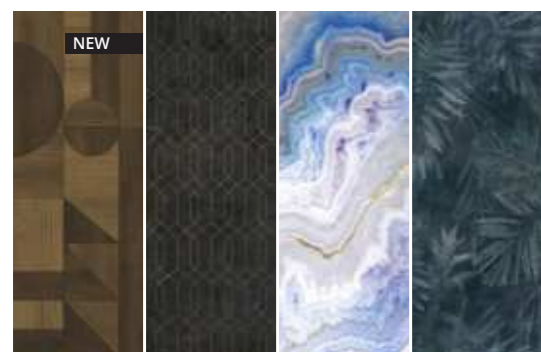

274 MAYFAIR OAK NATURAL 1200x3000
66 JURASSIC GOLD POLISHED 1200x3000
106 ONIX TURQUOISE POLISHED 1200x2600
278 PHOENIX BLUE SILK 1200x3000