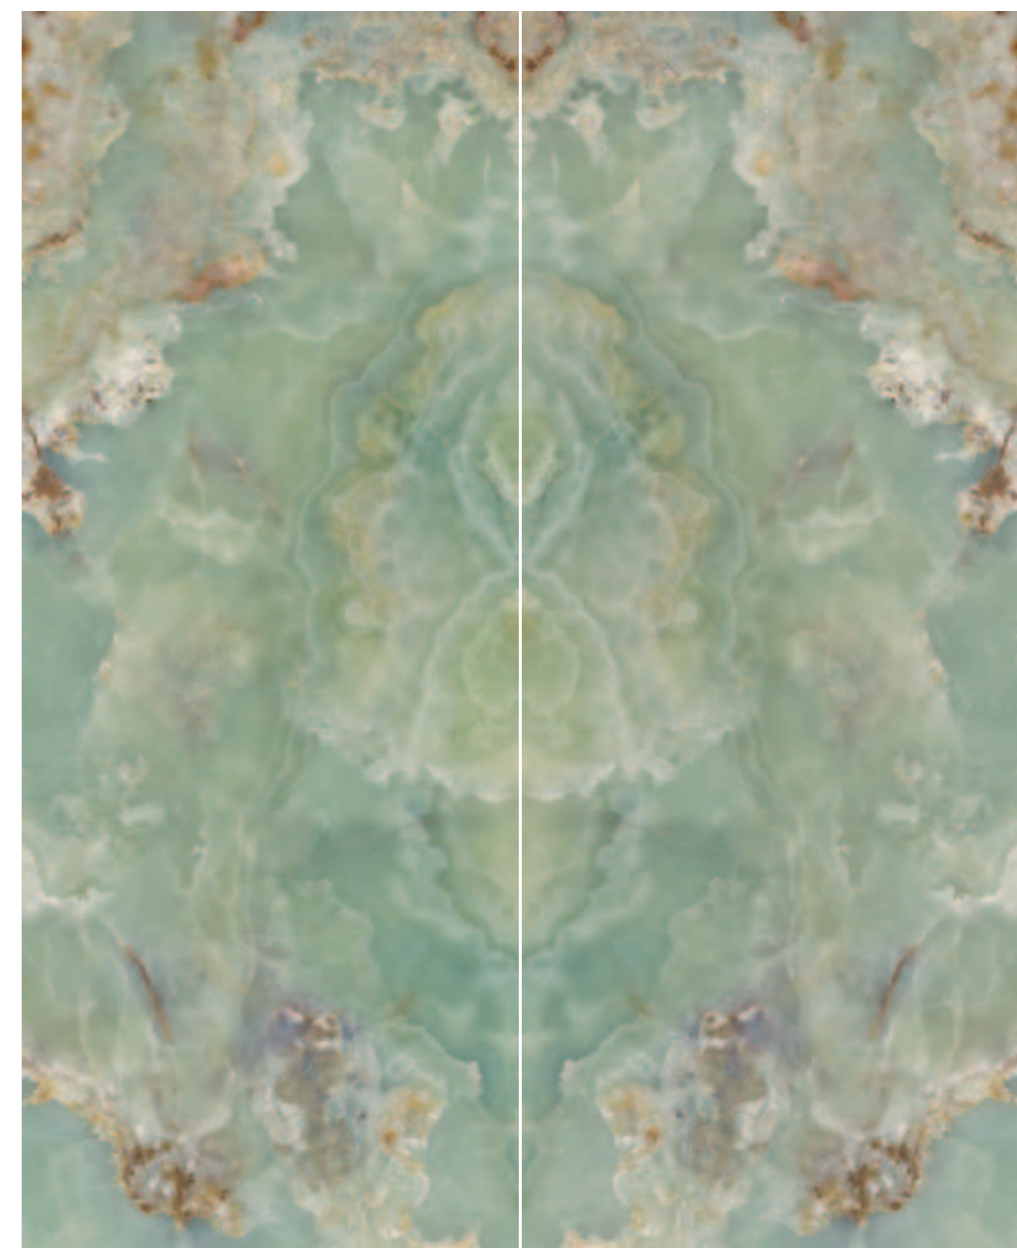

*6 different pieces/designs come mixed in boxes
*6 piezas diferentes se sirven aleatoriamente en los cajones

The pieces reflect each other as if they were an open book. Openbook included within the 6 graphics.
Las piezas se reflejan entre sí como si fueran un libro abierto. Openbook incluido dentro de las 6 gráficas.