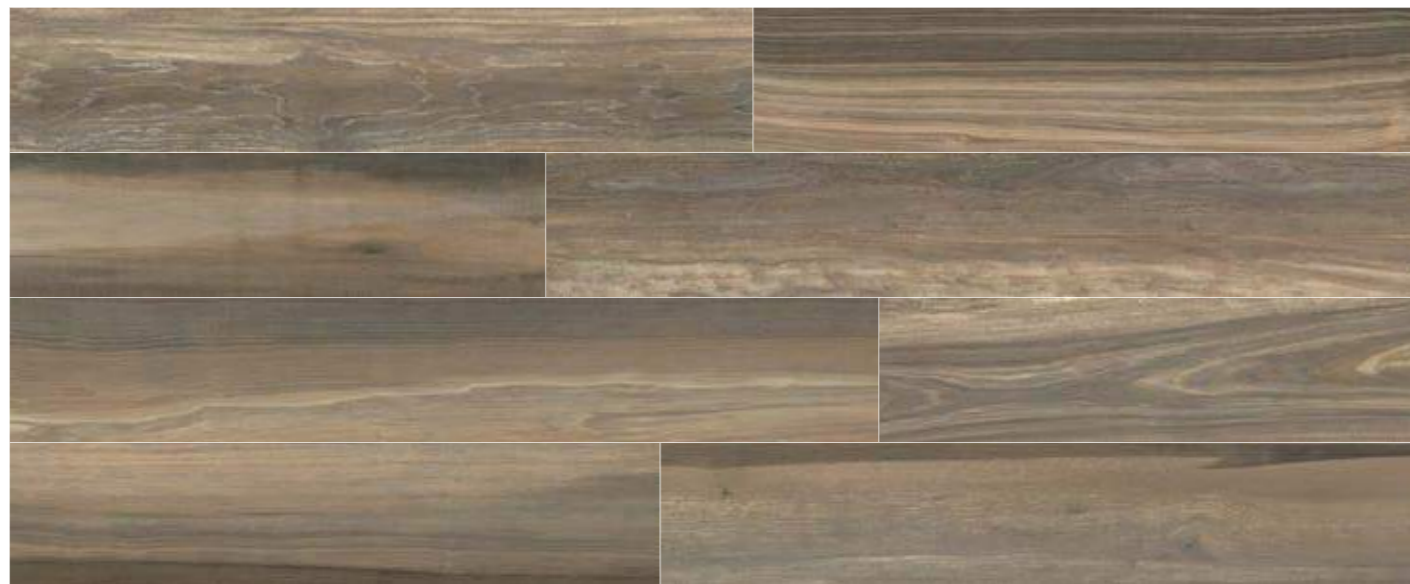

MAPLE

NATURAL

OLIVE

LAKEWOOD

25x150 10"x59"

PORCELAIN · PORCELÁNICO

30 designs/diseños

C3

C3

C3

SPECIAL PIECES. AVAILABLE IN ALL COLORS
PIEZAS ESPECIALES. DISPONIBLE EN TODOS LOS COLORES.