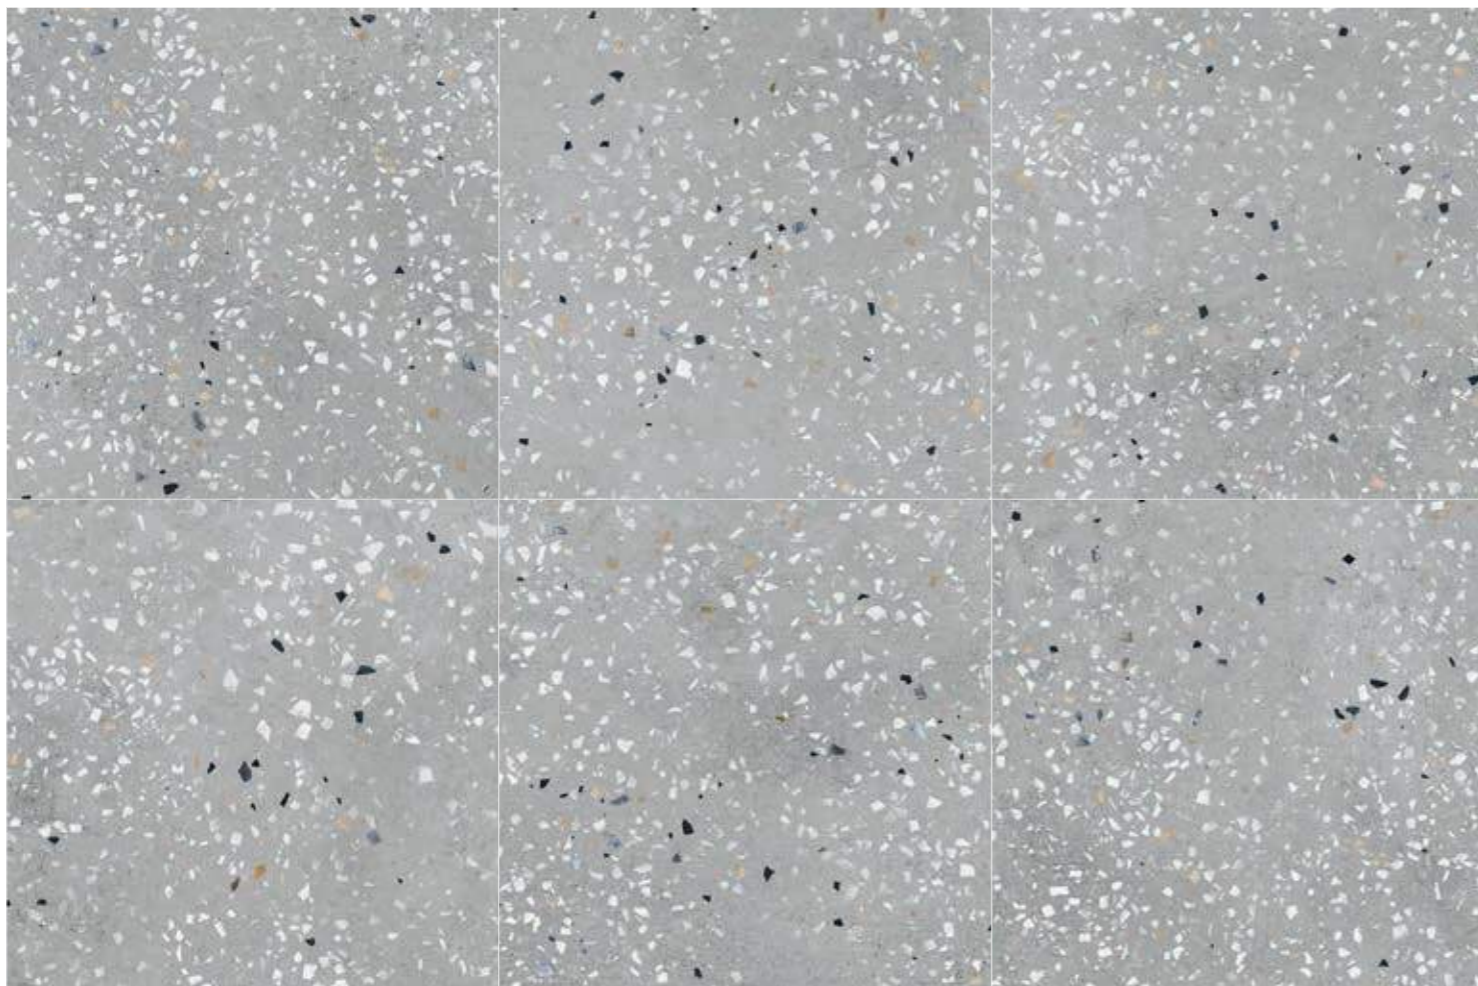

**FLOOR**  
Napoli Pearl Matt 75x75 Rect.

**NAPOLI**  
75 X 75

**FLOOR**  
Napoli Grey Matt 75x75 Rect.  
Napoli Grey Grip 75x75 Rect.

PEARL

GREY